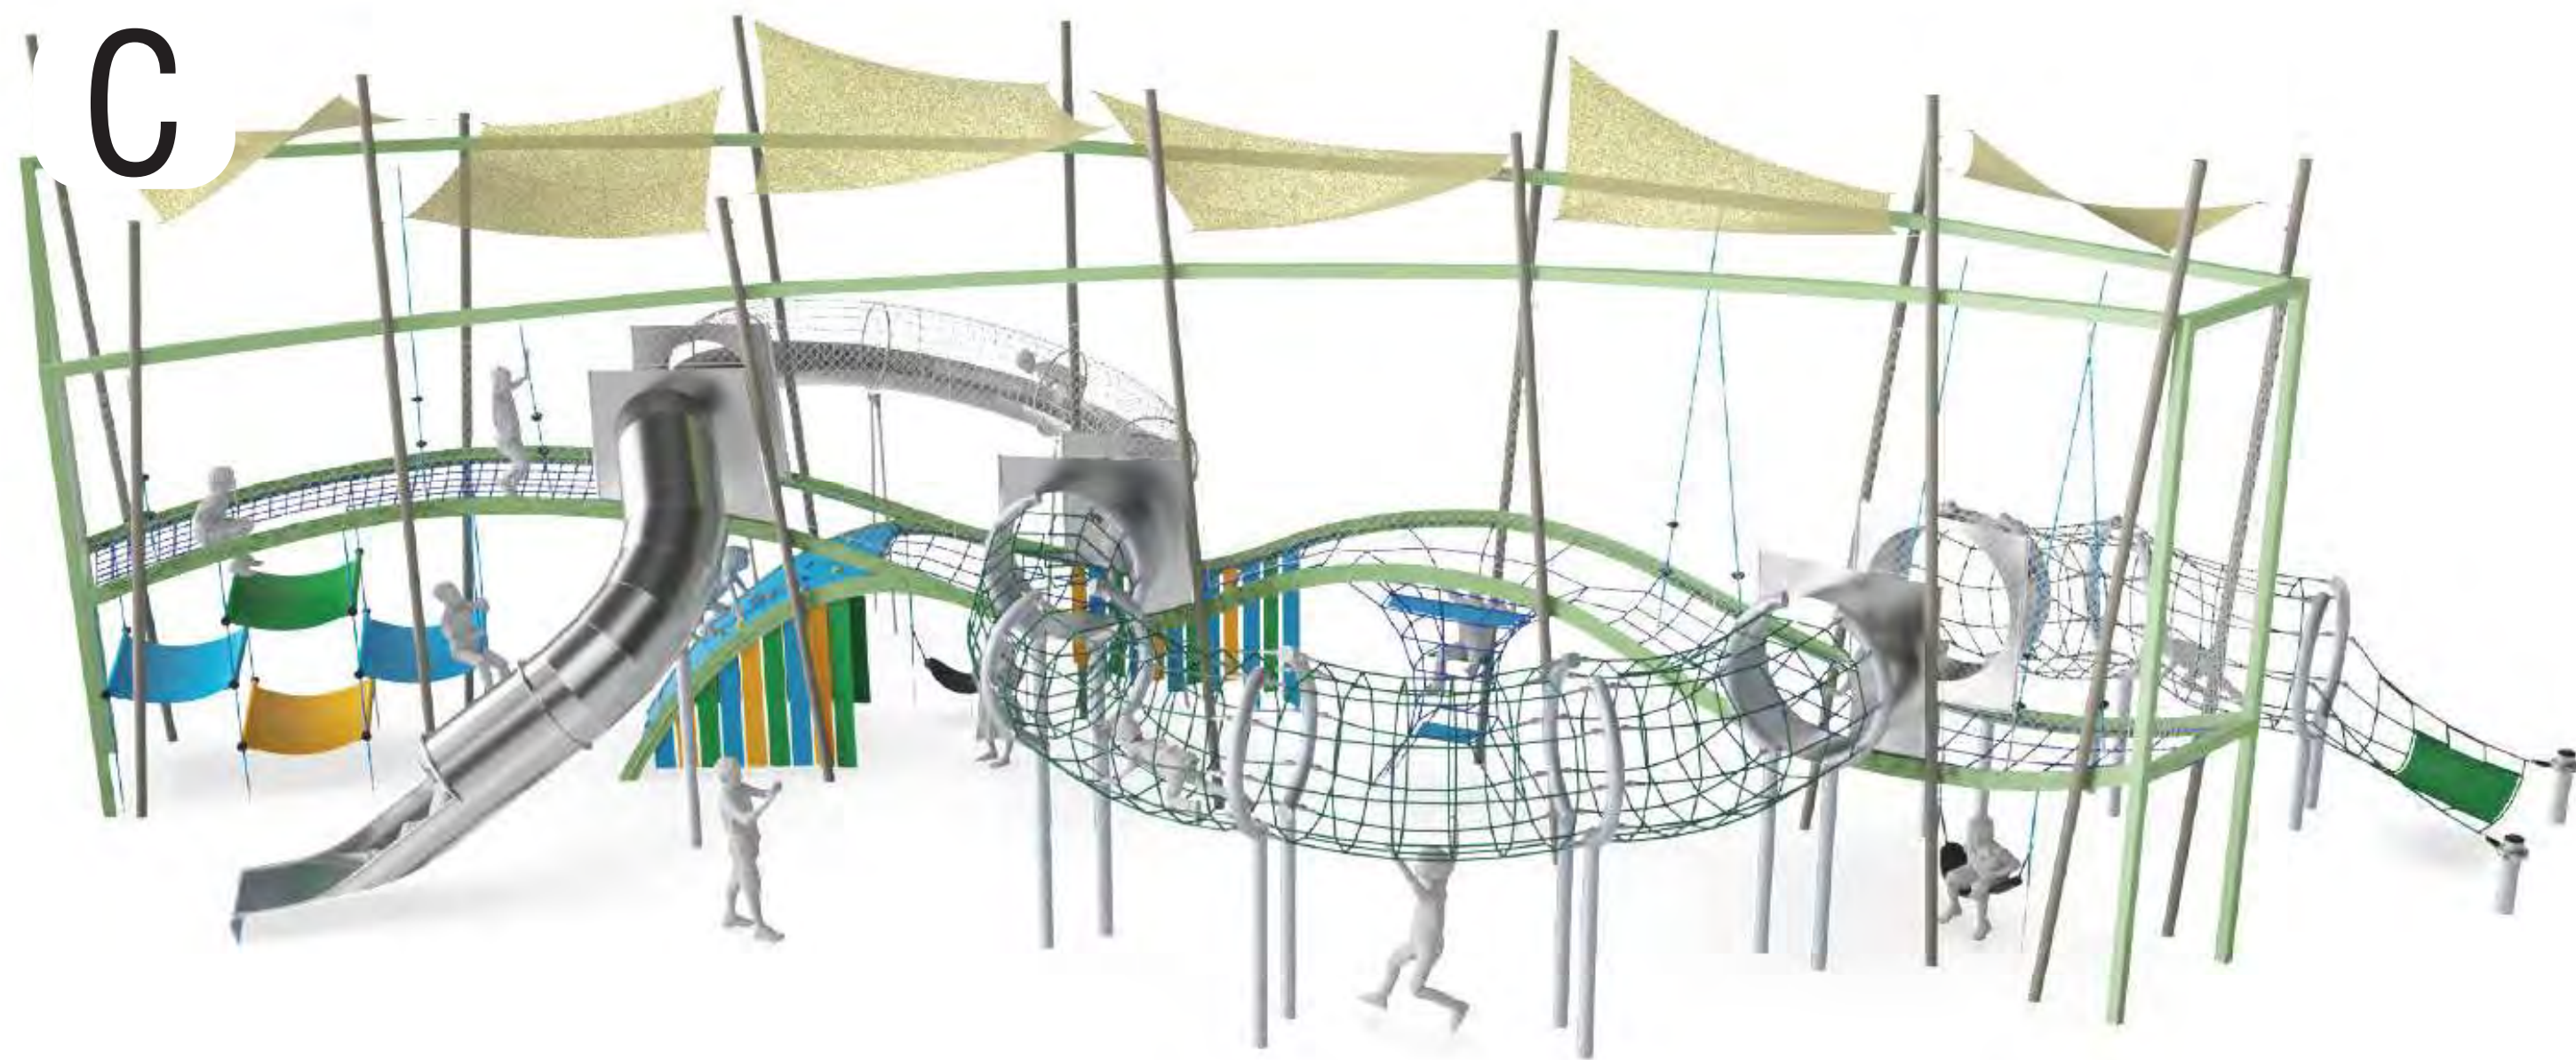

NEOS PLAYGROUND 360° ACCESSIBLE

- KEY**
- A - FOCAL FEATURE / TOWER / CLIMBING STRUCTURE
  - B - EMBANKMENT PLAY / ELEVATED TERRAIN
  - C - CUSTOM SCULPTURE
  - D - BERMES
  - E - ROBINIA STRUCTURE / NATURE PLAY
  - F - PASSIVE RECREATION / REFUGE SPACE / RESPITE  
LOW ACTIVITY AREAS / CALMING SPACES
  - G - SEATING / GATHERING AREA

# Embankment Play

B

**MEADOWBROOK PARK**  
ARLINGTON, TX

**Kimley»Horn**  
JULY 2023

# Sculptural Customs

C

# Combination Structure with ADA Ramp

Sea Haven Playground, CA

**MEADOWBROOK PARK**  
ARLINGTON, TX

**Kimley»Horn**  
JULY 2023