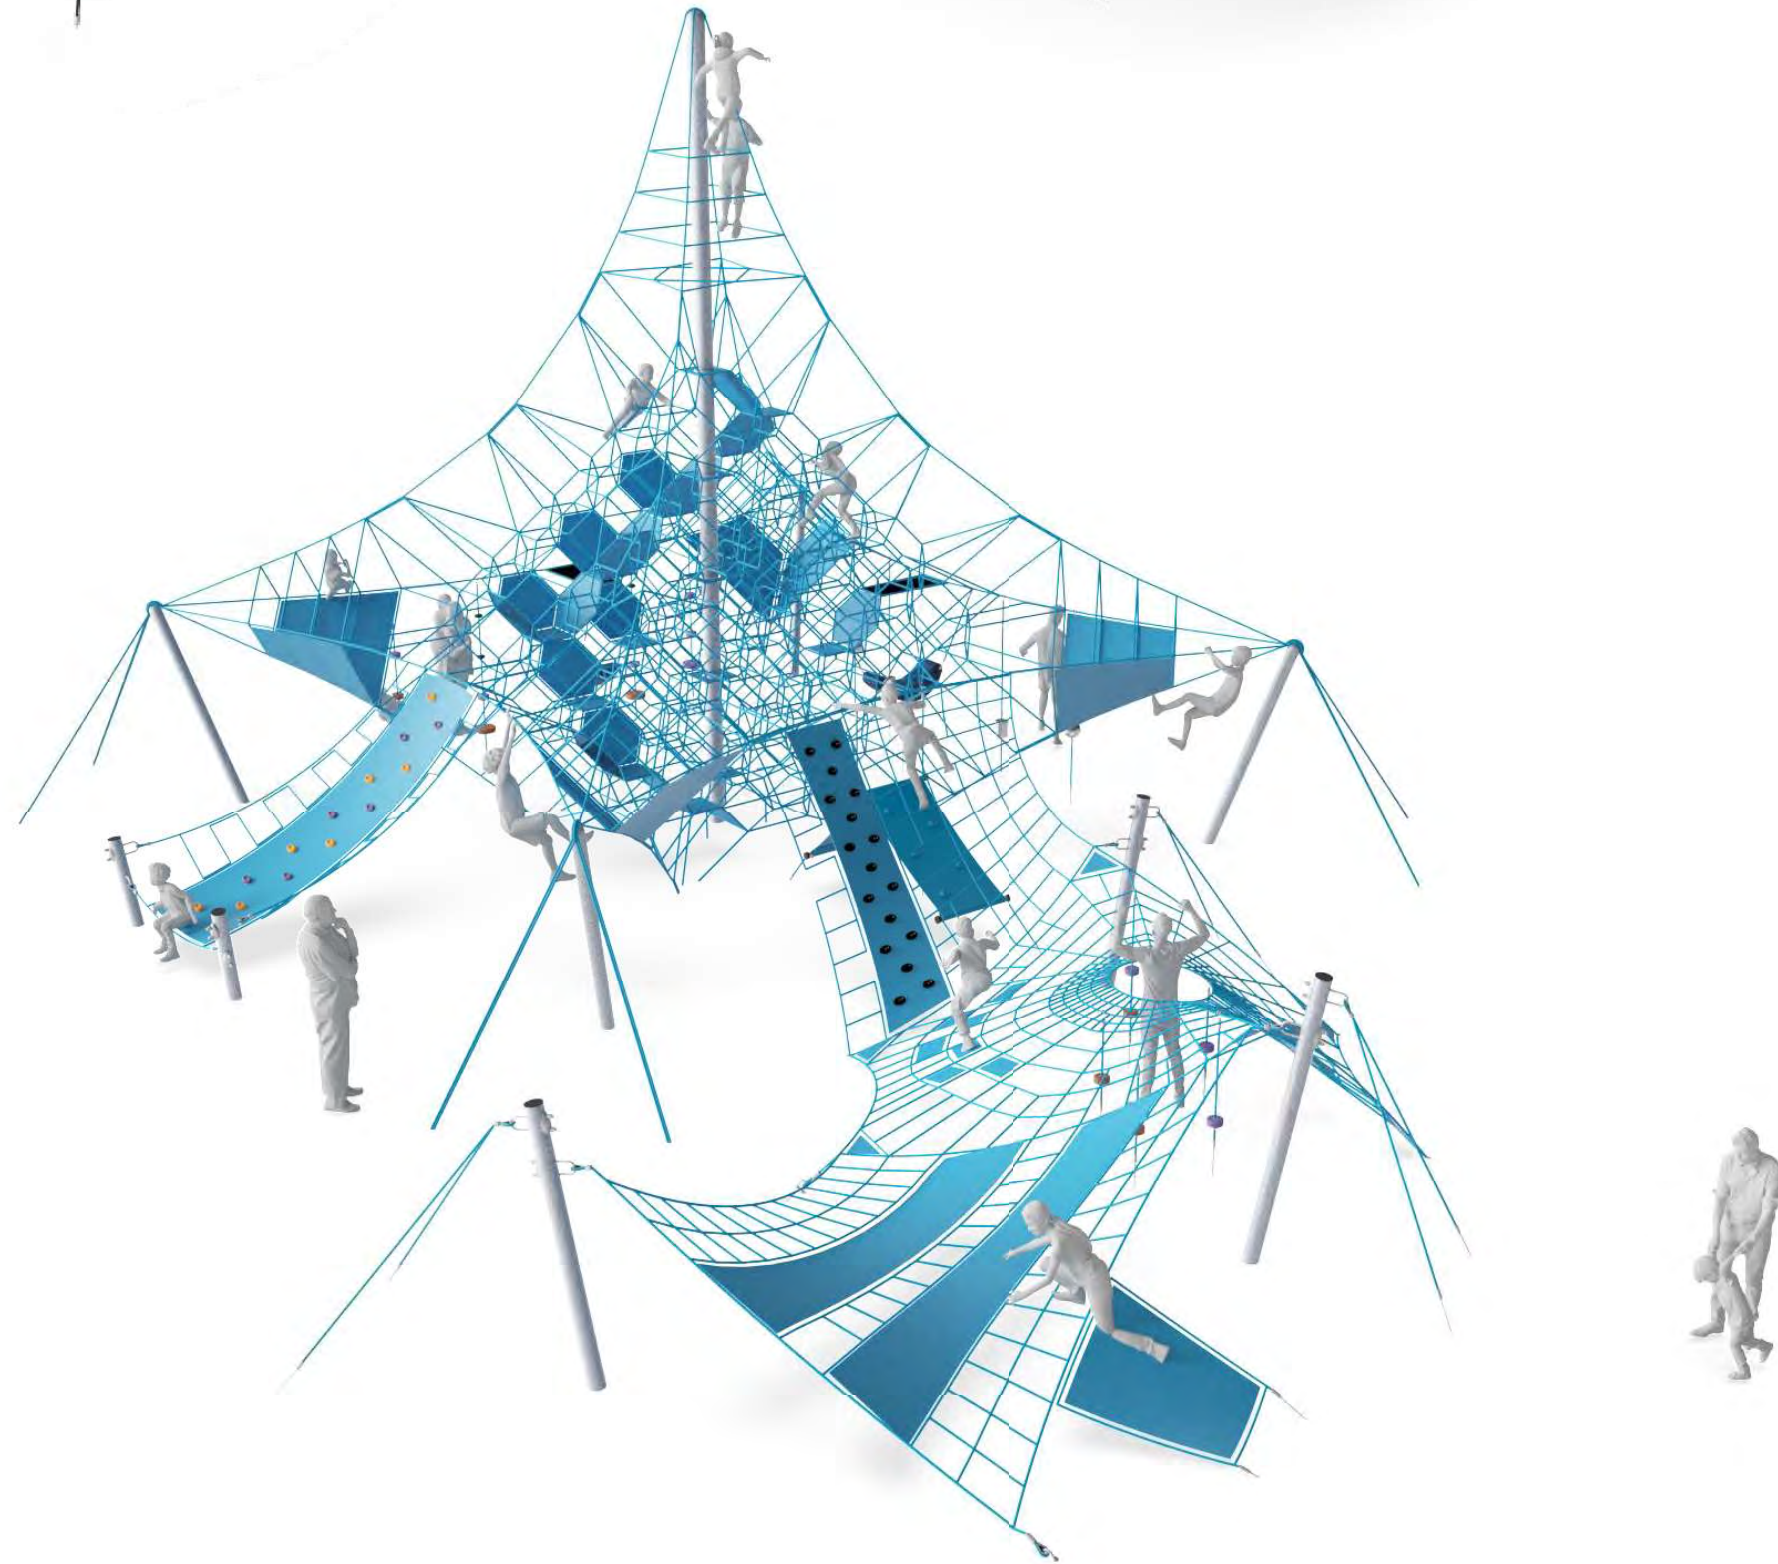

Towers

Height and transparency

MEADOWBROOK PARK
ARLINGTON, TX

Kimley»Horn
JULY 2023