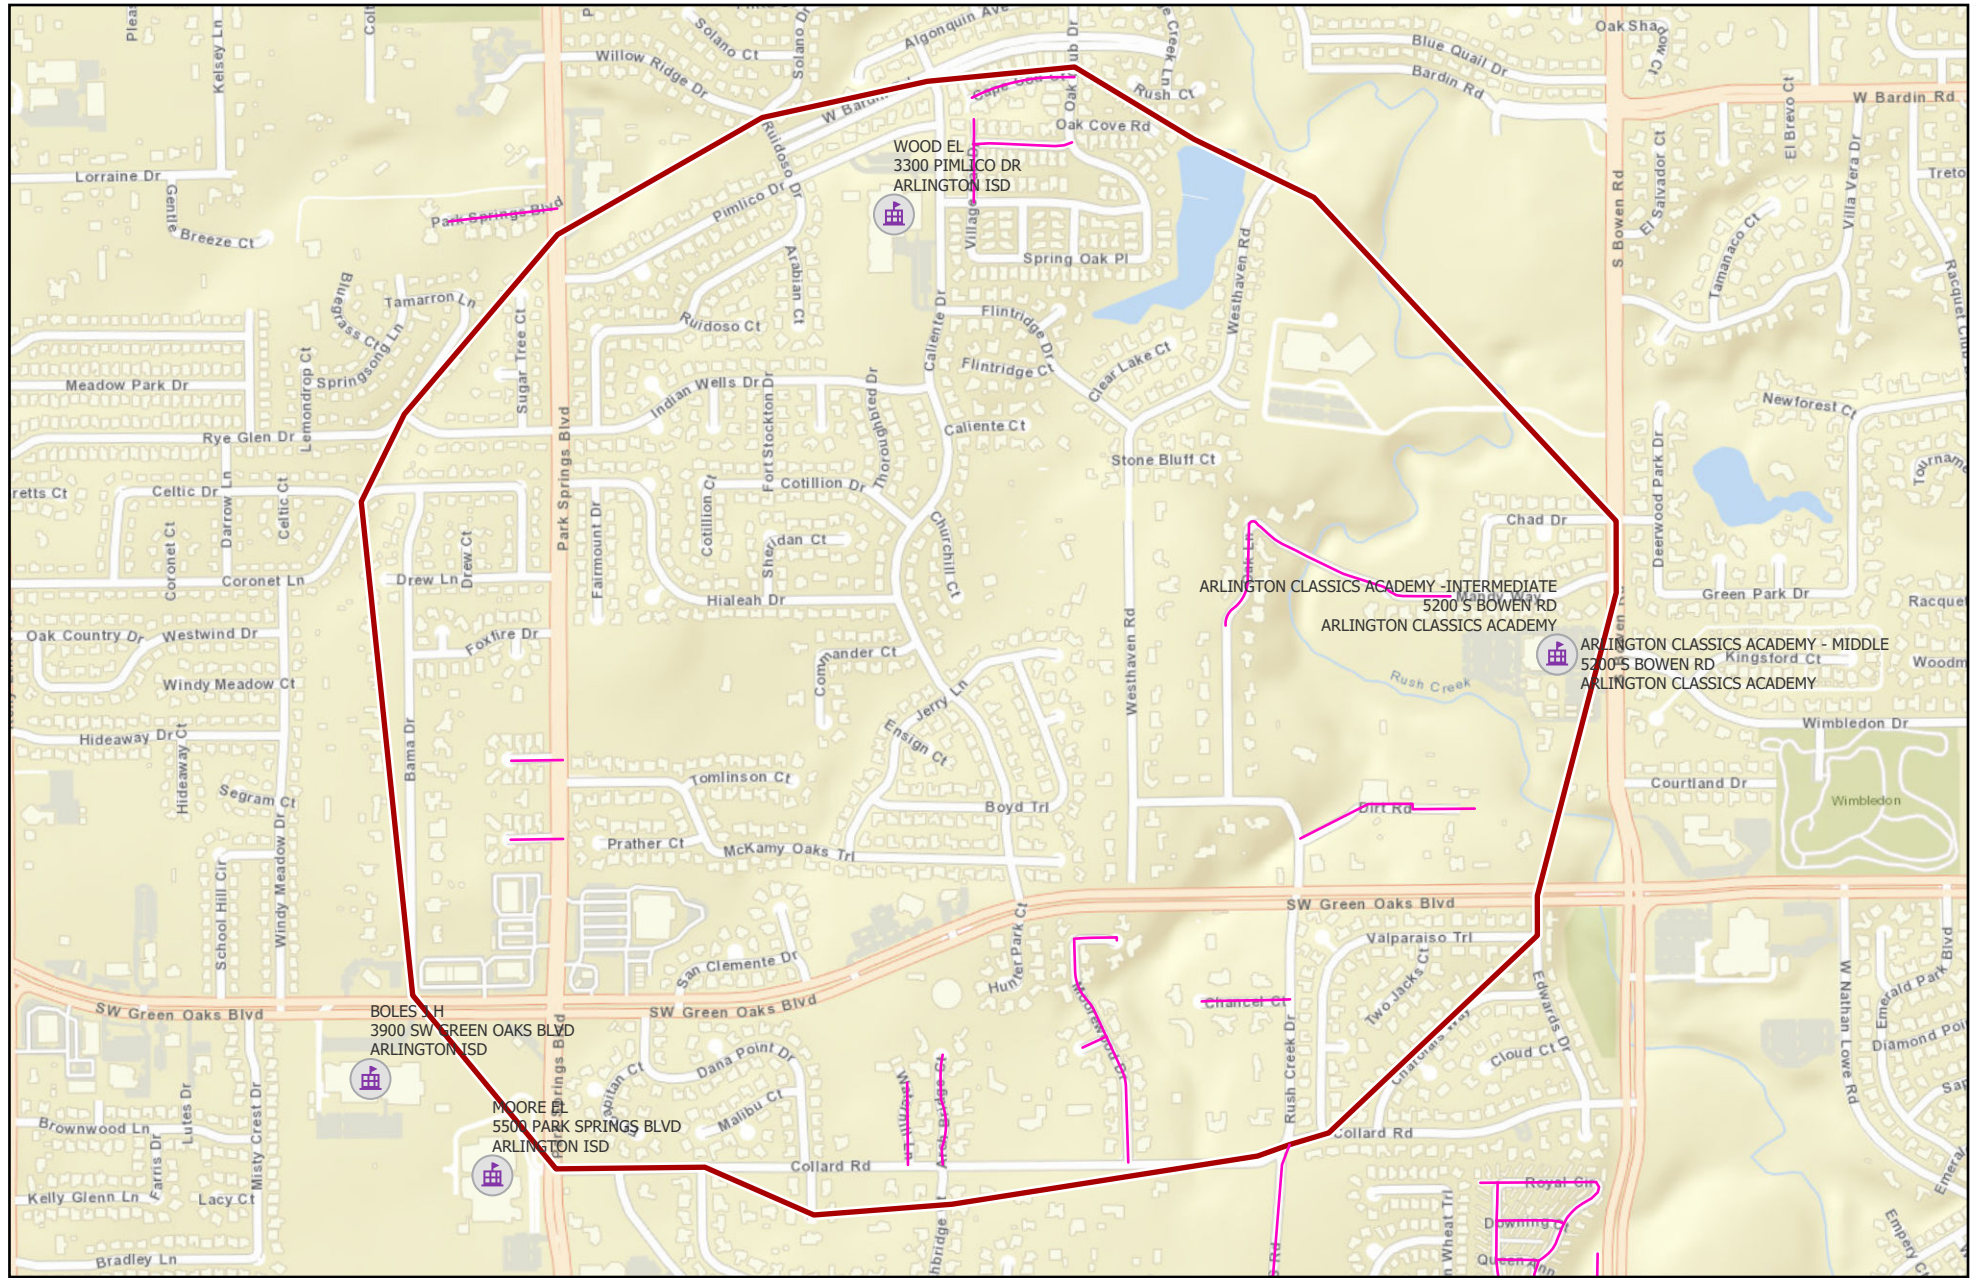

Targeted Ground Spraying Area Caliente Drive at Commander Court

-  School
-  Private Streets
-  City Boundary
-  Park Property
-  Targeted Spraying Area