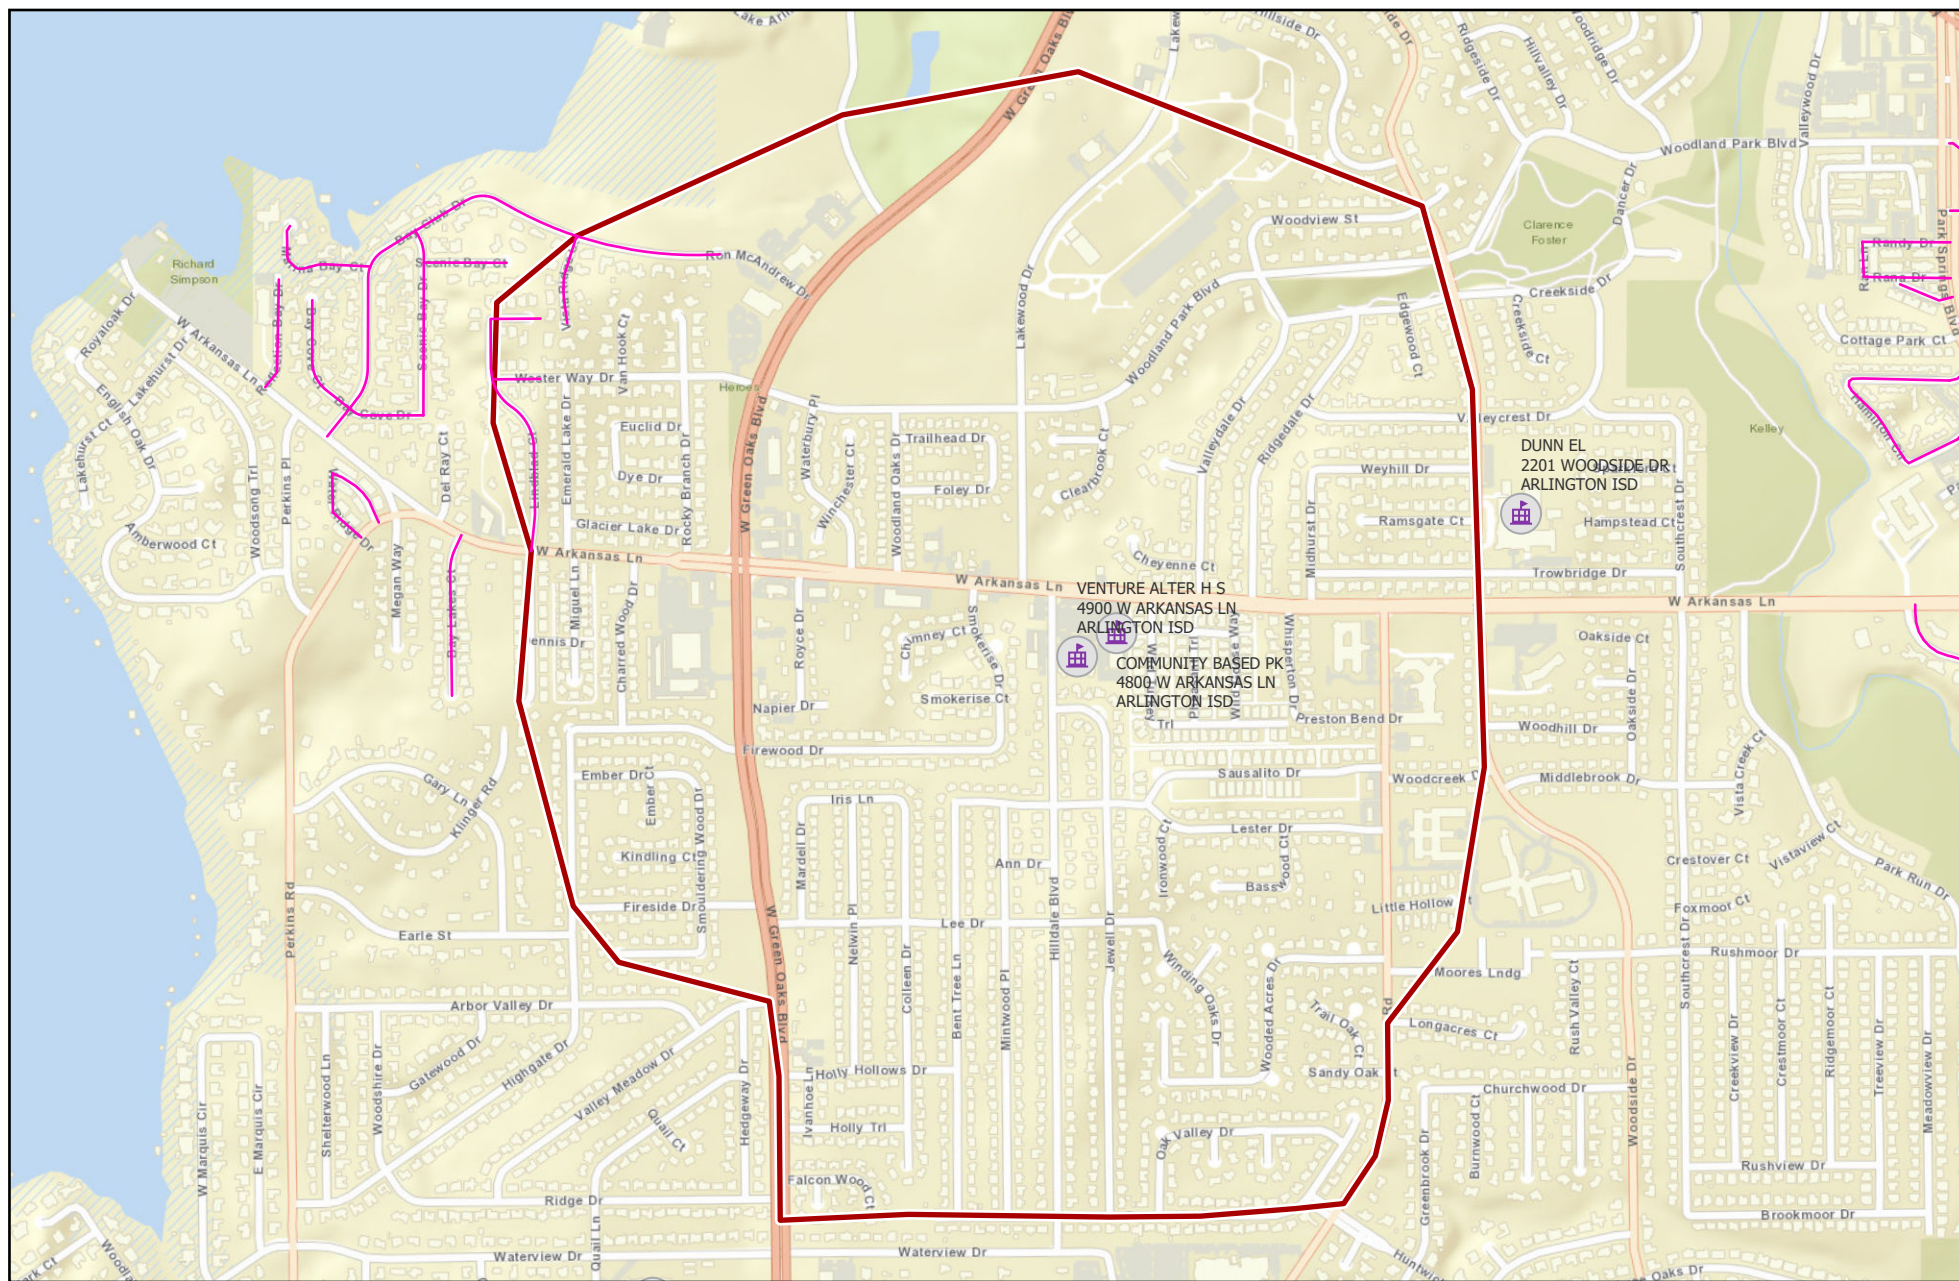

Targeted Ground Spraying Area West Arkansas Lane at Lakewood Drive

-  School
-  Private Streets
-  City Boundary
-  Park Property
-  Targeted Spraying Area