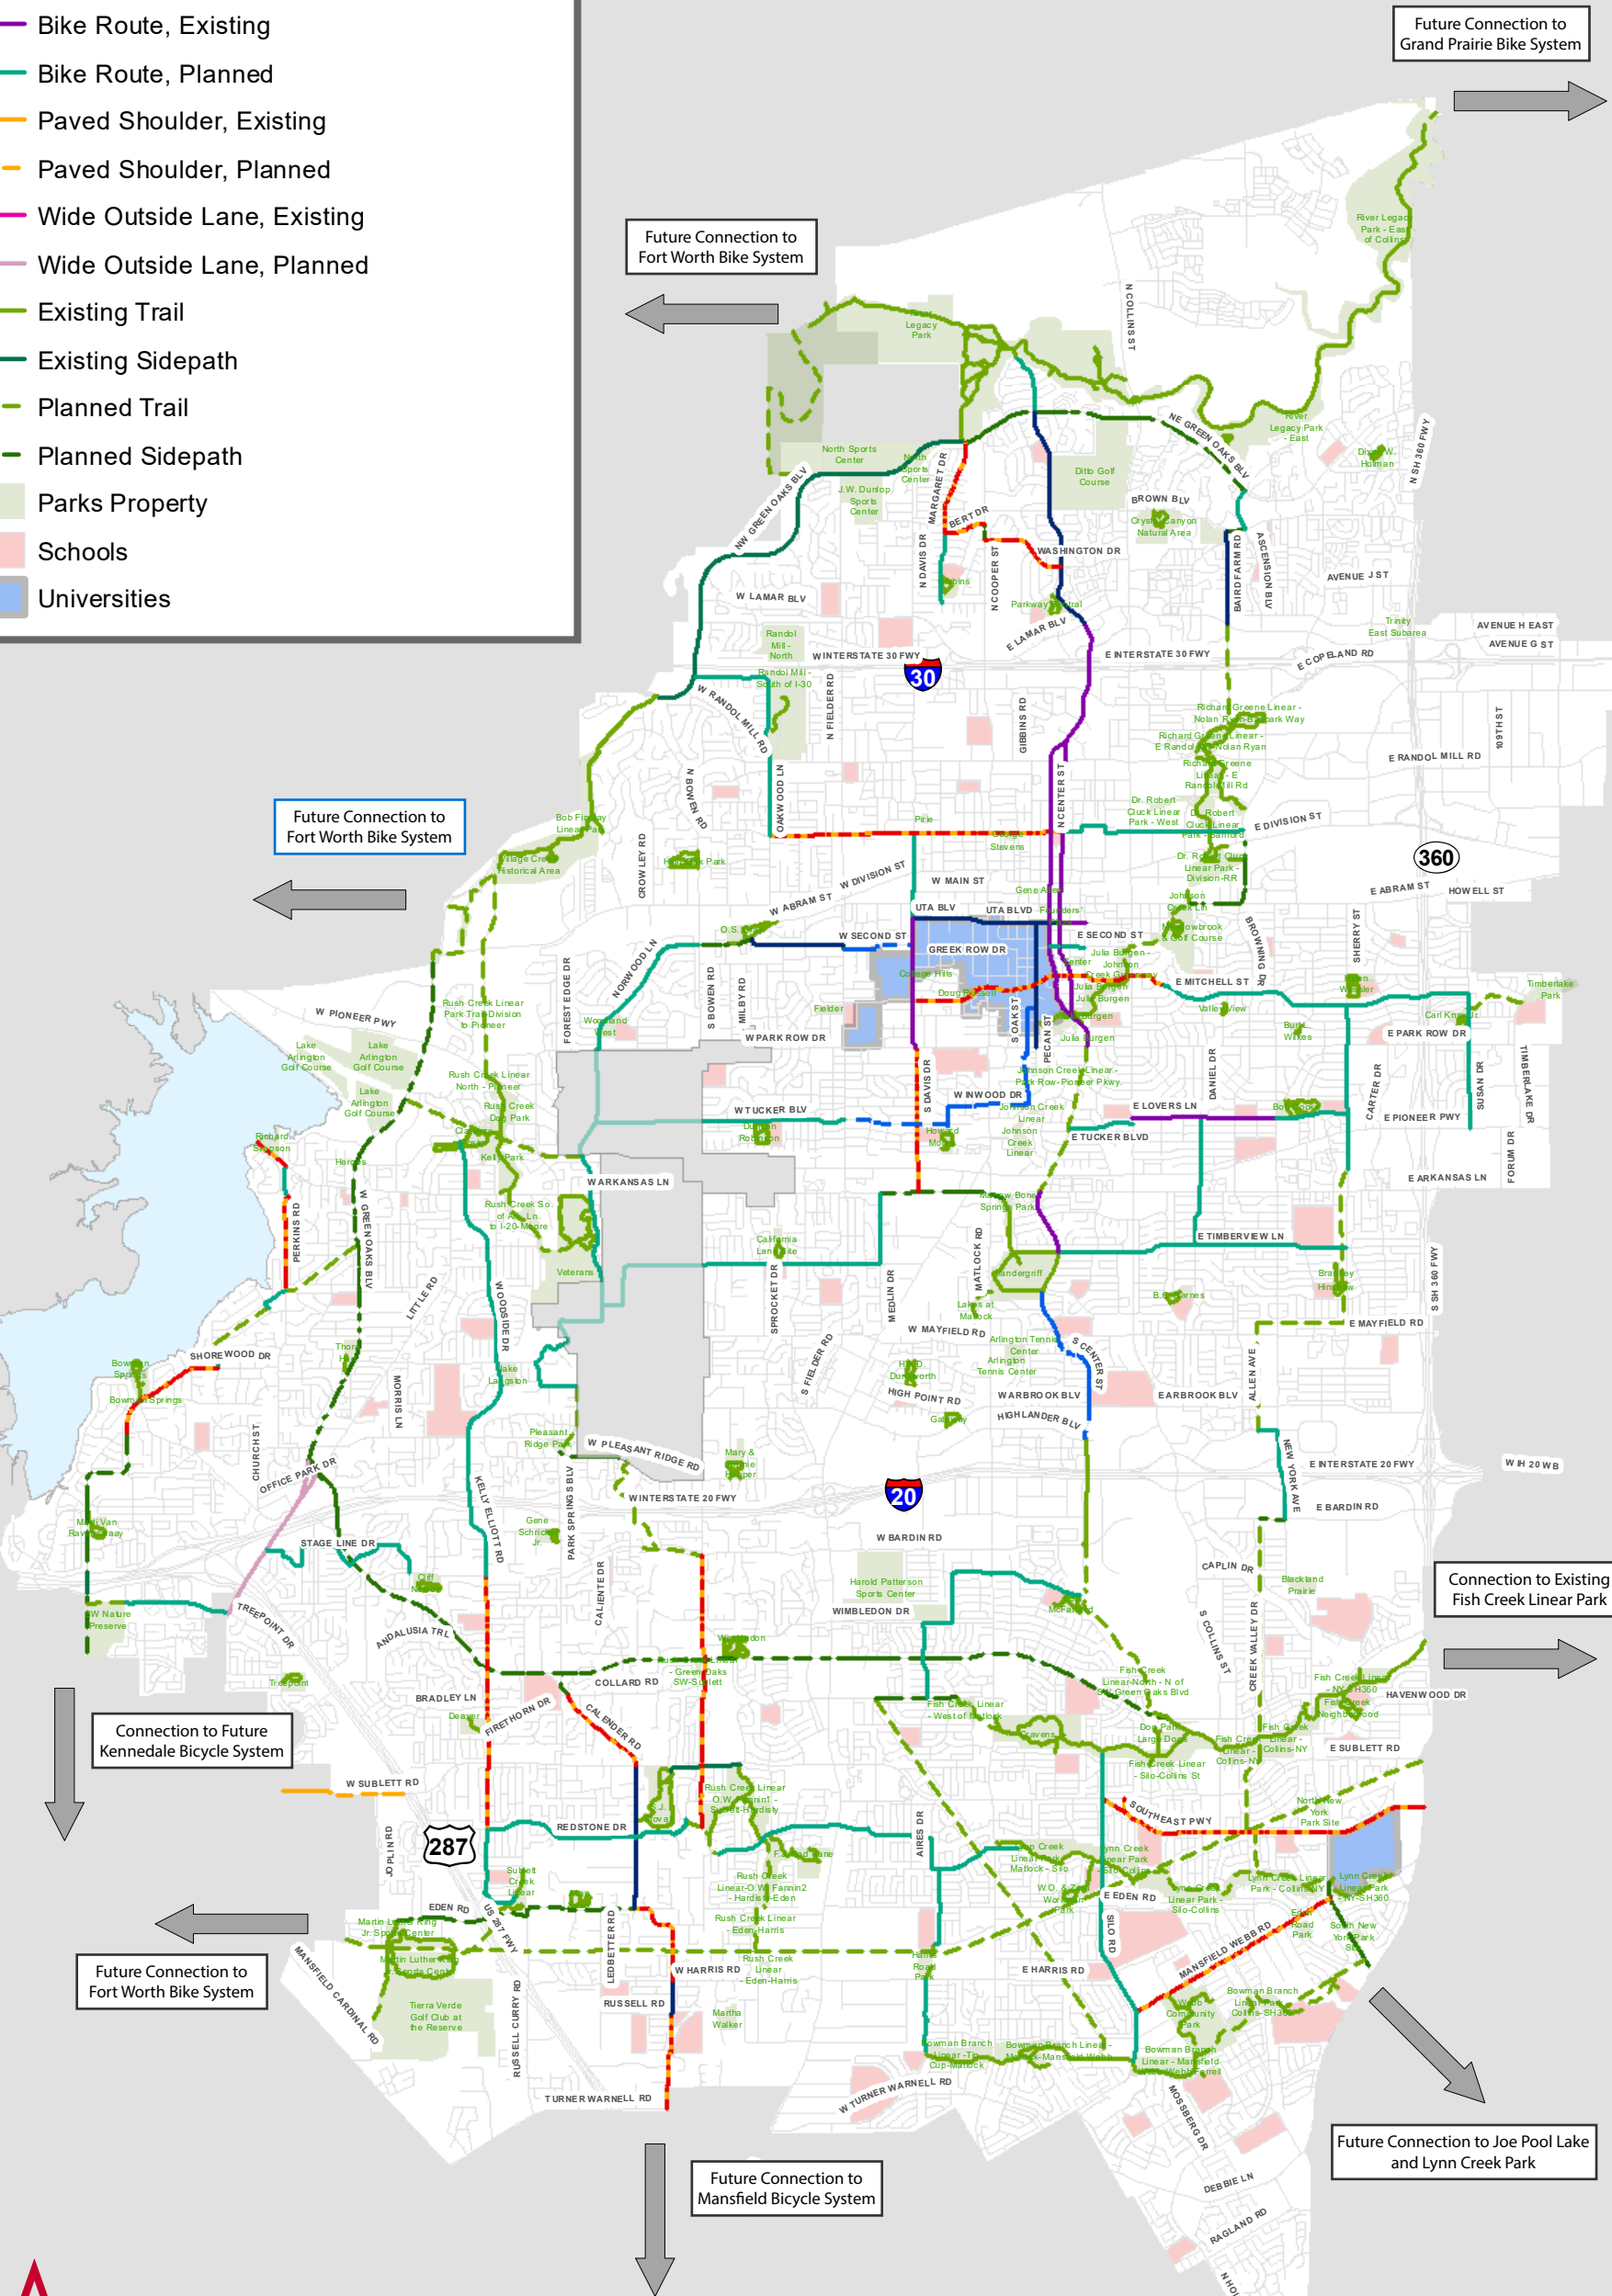

City of Arlington Hike and Bike Plan

- Bike Lane, Existing
- Bike Lane, Planned
- - - Bike Route, Designed
- Bike Route, Existing
- Bike Route, Planned
- Paved Shoulder, Existing
- - - Paved Shoulder, Planned
- Wide Outside Lane, Existing
- Wide Outside Lane, Planned
- Existing Trail
- - - Planned Trail
- - - Planned Sidewalk
- Parks Property
- Schools
- Universities

Adopted 8/2/2011 | Updated 4/4/2019